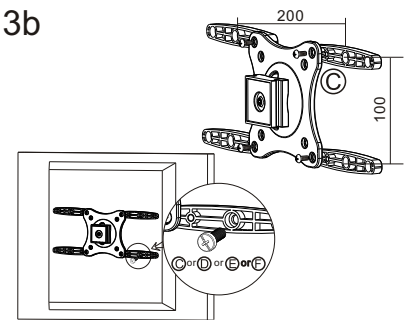

TooQ

SMART AND CUTE

LP1832TN-B

TV VESA 75x75/100x100/200x100/200x200mm

MAX 20kg/44lbs

TV a pared: Min.:97mm Max.:257mm

Manual de Instrucciones

AVISO IMPORTANTE

A		x4	B		x4	C		x12	D		x4	E		x4	F		x4	G		x3	H		x3
	M4x10		M4x14		M5x10		M5x14		M6x10		M6x14		M6x10		M6x14		Ø8x36		M5x50				

1a

1b

2

3a

3b

4