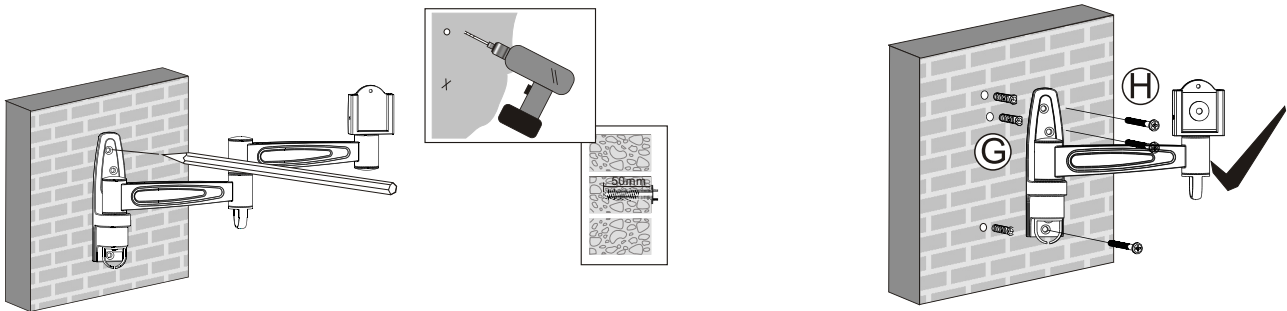

TooQ

SMART AND CUTE

LP1832TN-B

TV VESA 75x75/100x100/200x100/200x200mm

MAX 20kg/44lbs

TV a pared: Min.:97mm Max.:257mm

Manual de Instrucciones

AVISO IMPORTANTE

Por favor, lea el manual de instrucciones atentamente antes de iniciar la instalación. Utilice el producto de acuerdo con las indicaciones del manual, no modifique o manipule el producto indebidamente. Si su pared no soporta suficiente peso (por ejemplo: pladur, etc.), por favor, consulte a un especialista o solicite los servicios de un especialista para su instalación. TooQ no se responsabiliza de cualquier daño material o personal derivado de una incorrecta instalación o utilización.

A		x4	B		x4	C		x12	D		x4	E		x4	F		x4	G		x3	H		x3
	M4x10		M4x14		M5x10		M5x14		M6x10		M6x14		M6x10		M6x14		Ø8x36		M5x50				

1a