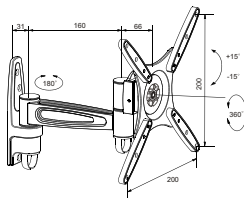

TooQ

SMART AND CUTE

LP1832TN-B

TV VESA 75x75/100x100/200x100/200x200mm

MAX 20kg/44lbs

TV a pared: Min.:97mm Max.:257mm

Manual de Instrucciones

AVISO IMPORTANTE

A		x4	B		x4	C		x12	D		x4	E		x4	F		x4	G		x3	H		x3
	M4x10		M4x14		M5x10		M5x14		M6x10		M6x14		M6x10		M6x14		Ø8x36		M5x50				

1a

1b

2

3a

3b

4