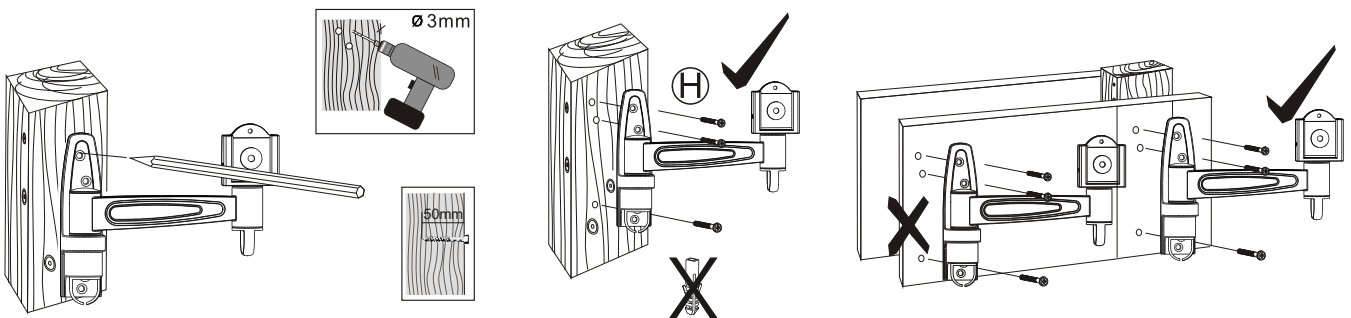

TooQ

SMART AND CUTE

LP1832TN-B

TV VESA 75x75/100x100/200x100/200x200mm

MAX 20kg/44lbs

TV a pared: Min.:97mm Max.:257mm

Manual de Instrucciones

AVISO IMPORTANTE

A		x4	B		x4	C		x12	D		x4	E		x4	F		x4	G		x3	H		x3
	M4x10		M4x14		M5x10		M5x14		M6x10		M6x14		M6x10		M6x14		Ø8x36		M5x50				

1a

1b

2

3a

3b

4